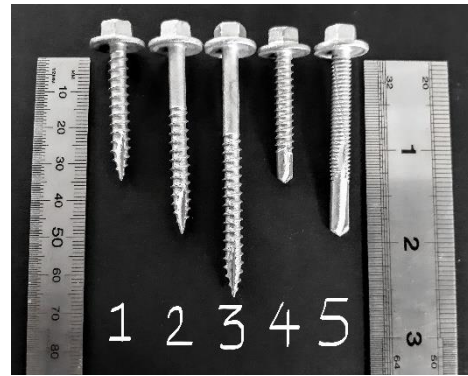

Screws available – please let us know what type you would like:

1. 35mm timber for very hardwood
2. 50mm timber for medium hardwood and pine
3. 65mm timber for very soft, cracked or rotting timber, or heavy loads
4. 35mm steel for less than 3mm thick steel
5. 50mm Series 500 steel screws for more than 3mm thick steel (this option does add extra to price)